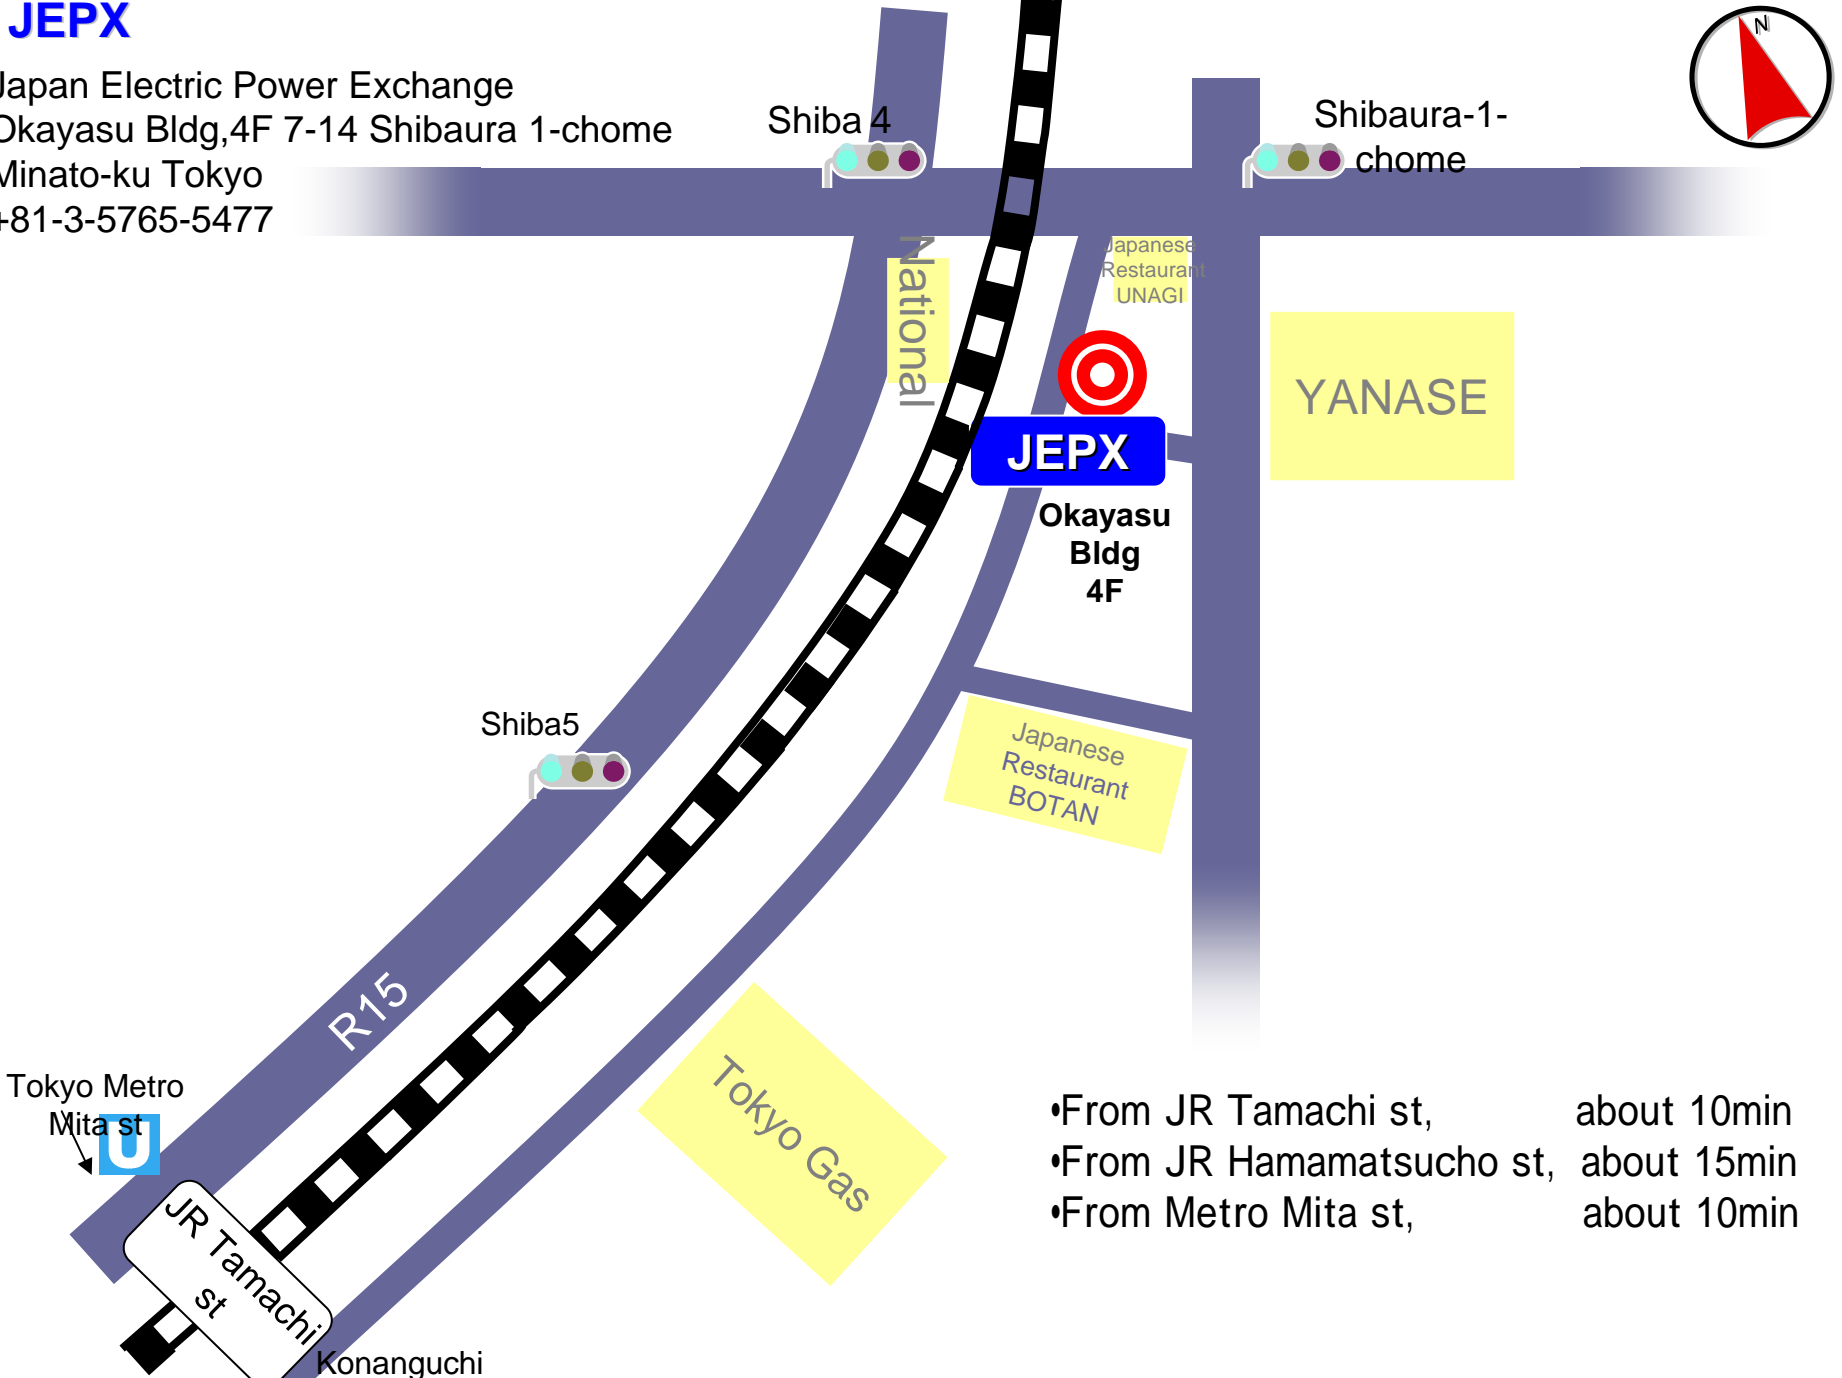

JEPX

Japan Electric Power Exchange
Okayasu Bldg, 4F 7-14 Shibaura 1-chome
Minato-ku Tokyo
+81-3-5765-5477

- From JR Tamachi st, about 10min
- From JR Hamamatsucho st, about 15min
- From Metro Mita st, about 10min