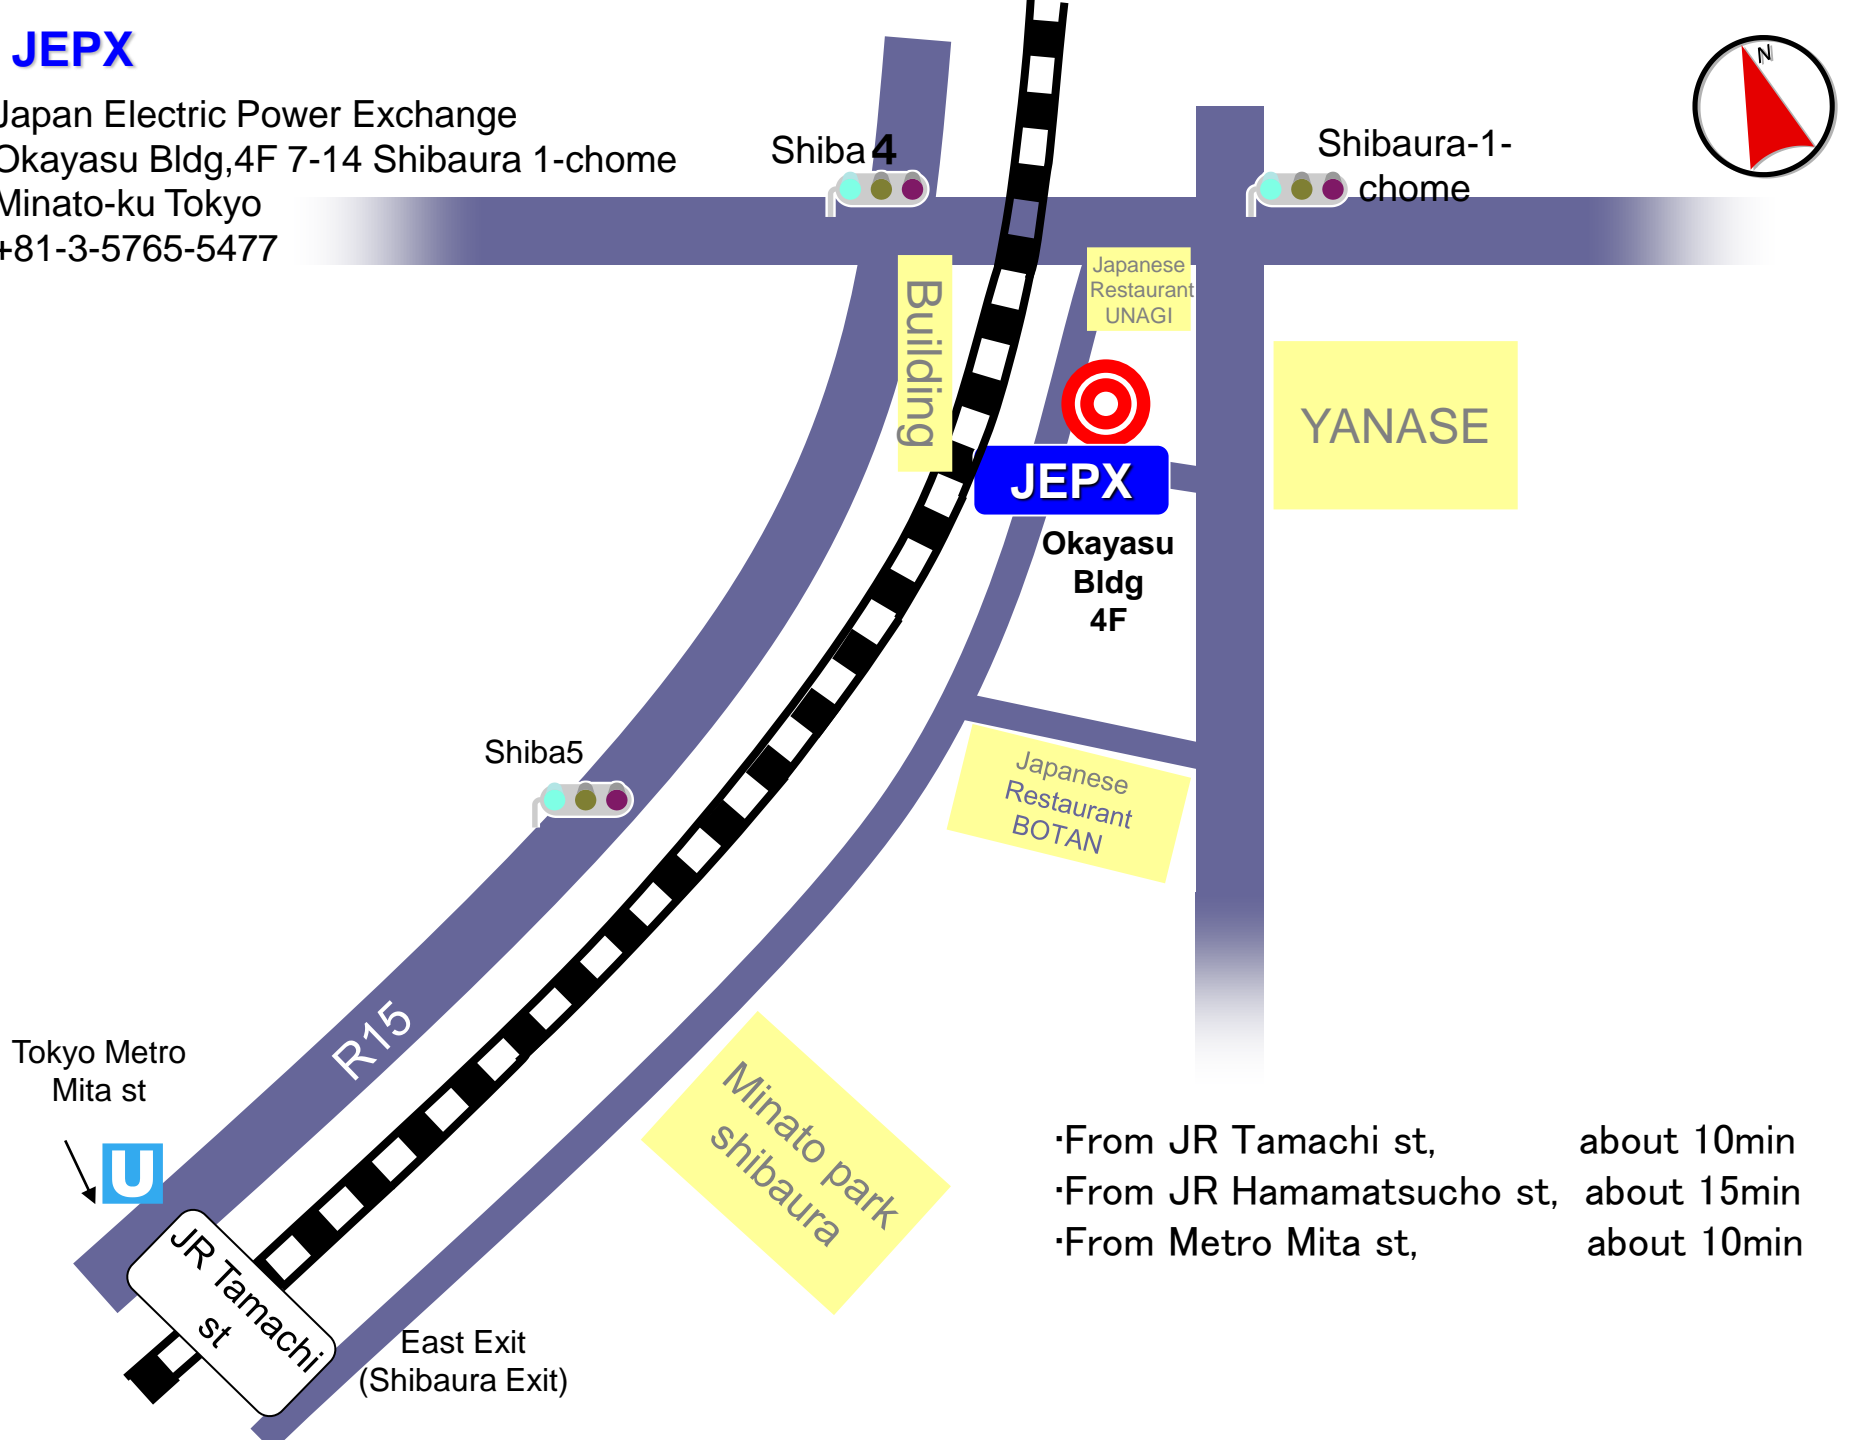

# JEPX

Japan Electric Power Exchange  
Okayasu Bldg, 4F 7-14 Shibaura 1-chome  
Minato-ku Tokyo  
+81-3-5765-5477

- From JR Tamachi st, about 10min
- From JR Hamamatsucho st, about 15min
- From Metro Mita st, about 10min